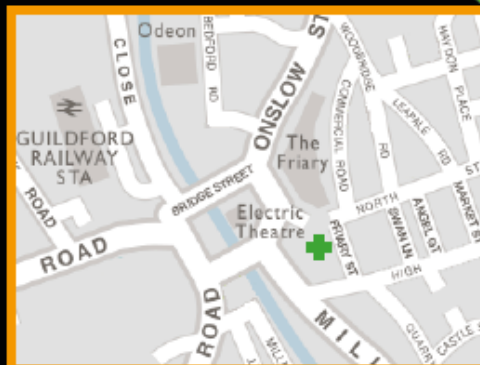

On a night out in Guildford town centre this Christmas?

Need treatment for non-emergency minor injuries?

Visit our first aid point.

Where

North Street, Guildford
(Opposite the Friary Centre, near Guildford Bus Station, Nando's and Jamie's Italian)

When

- **Friday 16 December,**
  10pm to 4am
- **Saturday 17 December,**
  10pm to 4am
- **Friday 23 December,**
  10pm to 4am
- **Saturday 31 December,**
  10pm to 4am

Save A&E for those who really need it.

Always call 999 in an emergency

Provided in partnership by:

NHS
Guildford and Waverley
Clinical Commissioning Group

GUILDFORD
BOROUGH

St John
Ambulance

South East Coast Ambulance Service
NHS Foundation Trust